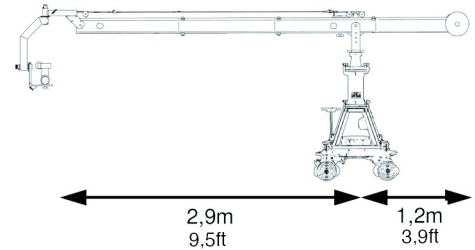

Jimmy-Jib Length Variations

Grunewaldstr. 50
10825 Berlin

Tel: 0171/837 87 54
Mail: mwahle@jibart.de
Internet: www.jibart.de

Standart

max. height: 2,9m/9ft

Standart plus

max. height: 2,8m/12,5ft

Giant

max. height: 4,7m/15,5ft

Giant plus

max. height: 6m/20ft

Super

max. height: 6,6m/21,5ft

Super plus

max. height: 8,1m/26,5ft

Extreme

max. height: 9,6m/31,5ft