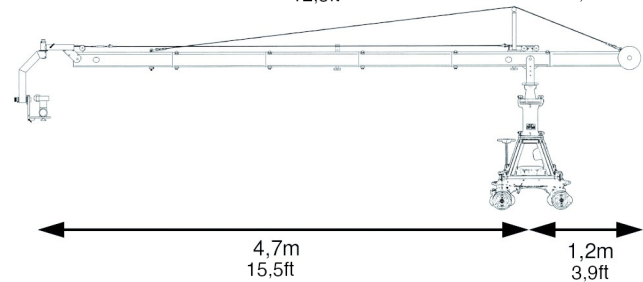

Jimmy-Jib Length Variations

Grunewaldstr. 50
10825 Berlin

Tel: 0171/837 87 54
Mail: mwahle@jibart.de
Internet: www.jibart.de

Standart

max. height: 2,9m/9ft

Standart plus

max. height: 2,8m/12,5ft

Giant

max. height: 4,7m/15,5ft

Giant plus

max. height: 6m/20ft

Super

max. height: 6,6m/21,5ft

Super plus

max. height: 8,1m/26,5ft

Extreme

max. height: 9,6m/31,5ft