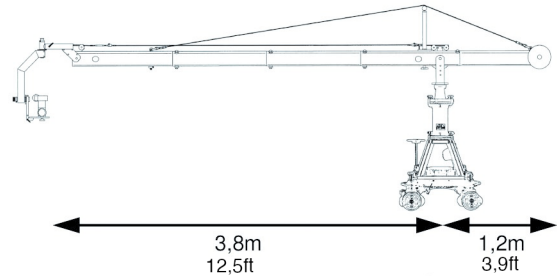

Jimmy-Jib Length Variations

Grunewaldstr. 50
10825 Berlin

Tel: 0171/837 87 54
Mail: mwahle@jibart.de
Internet: www.jibart.de

Standart

max. height: 2,9m/9ft

Standart plus

max. height: 2,8m/12,5ft

Giant

max. height: 4,7m/15,5ft

Giant plus

max. height: 6m/20ft

Super

max. height: 6,6m/21,5ft

Super plus

max. height: 8,1m/26,5ft

Extreme

max. height: 9,6m/31,5ft