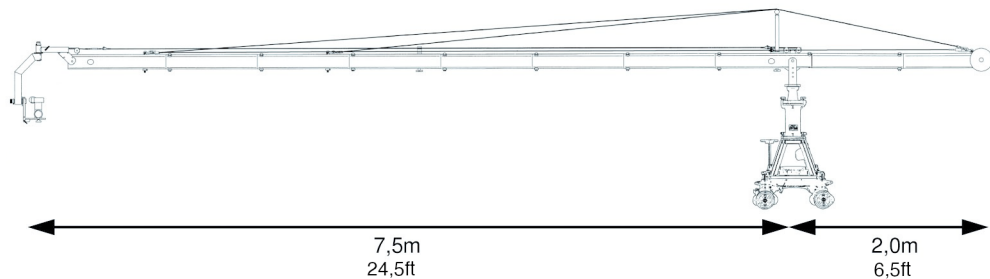

Jimmy-Jib Length Variations

Grunewaldstr. 50
10825 Berlin

Tel: 0171/837 87 54
Mail: mwahle@jibart.de
Internet: www.jibart.de

Standart

max. height: 2,9m/9ft

Standart plus

max. height: 2,8m/12,5ft

Giant

max. height: 4,7m/15,5ft

Giant plus

max. height: 6m/20ft

Super

max. height: 6,6m/21,5ft

Super plus

max. height: 8,1m/26,5ft

Extreme

max. height: 9,6m/31,5ft