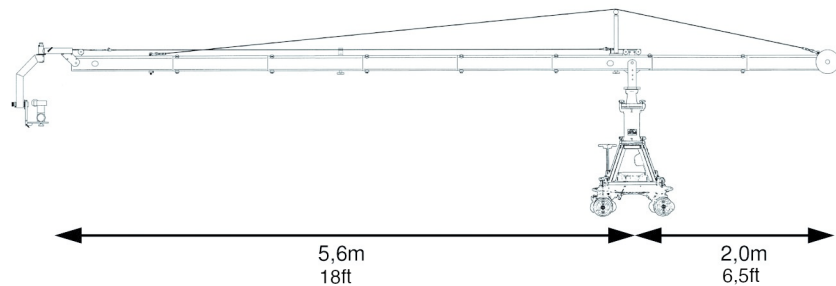

Jimmy-Jib Length Variations

Grunewaldstr. 50
10825 Berlin

Tel: 0171/837 87 54
Mail: mwahle@jibart.de
Internet: www.jibart.de

Standart

max. height: 2,9m/9ft

Standart plus

max. height: 2,8m/12,5ft

Giant

max. height: 4,7m/15,5ft

Giant plus

max. height: 6m/20ft

Super

max. height: 6,6m/21,5ft

Super plus

max. height: 8,1m/26,5ft

Extreme

max. height: 9,6m/31,5ft