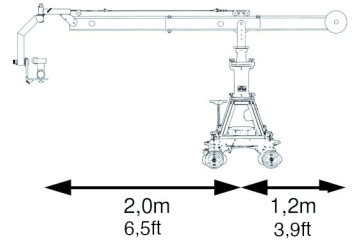

Jimmy-Jib Length Variations

Grunewaldstr. 50
10825 Berlin

Tel: 0171/837 87 54
Mail: mwahle@jibart.de
Internet: www.jibart.de

Standart

max. height: 2,9m/9ft

Standart plus

max. height: 2,8m/12,5ft

Giant

max. height: 4,7m/15,5ft

Giant plus

max. height: 6m/20ft

Super

max. height: 6,6m/21,5ft

Super plus

max. height: 8,1m/26,5ft

Extreme

max. height: 9,6m/31,5ft